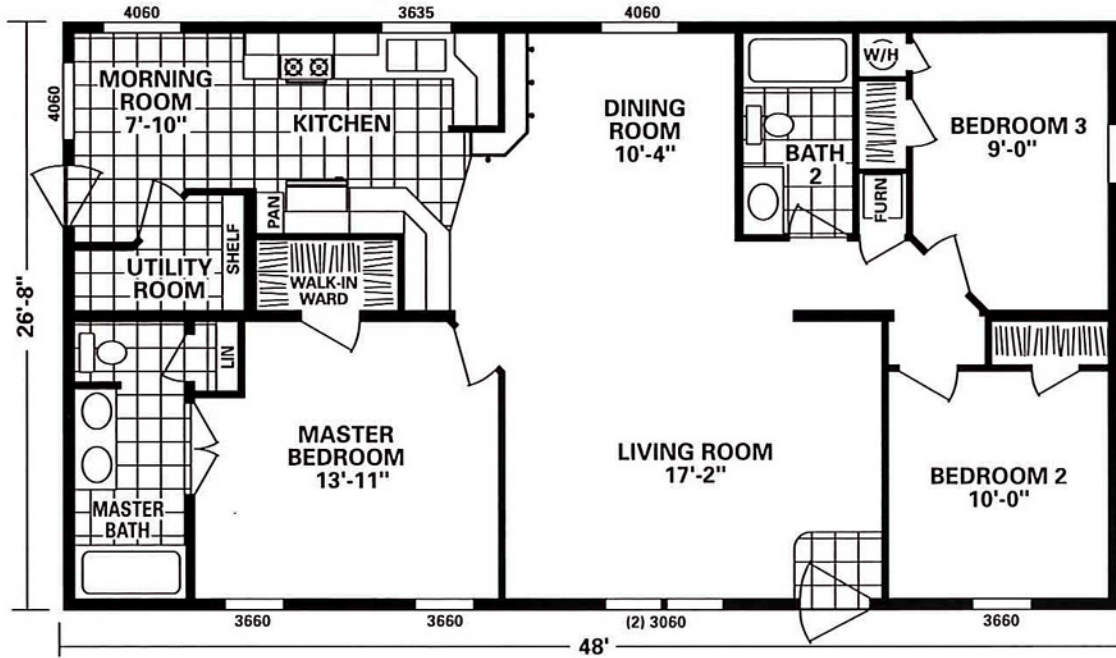

MODEL #4828-48-4 - 1280 SQ. FT. • 3 BDRM, 2 BATH

MODEL #4828-48-4 REVERSE