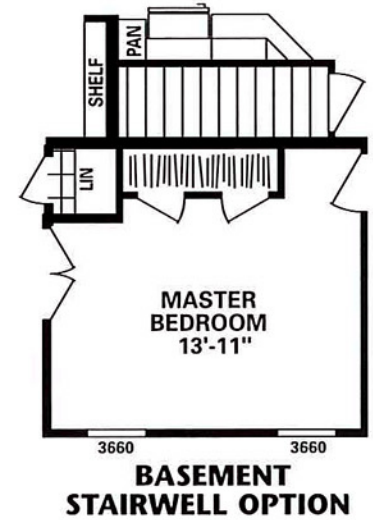

MODEL #4828-48-4 - 1280 SQ. FT. • 3 BDRM, 2 BATH

MODEL #4828-48-4 REVERSE