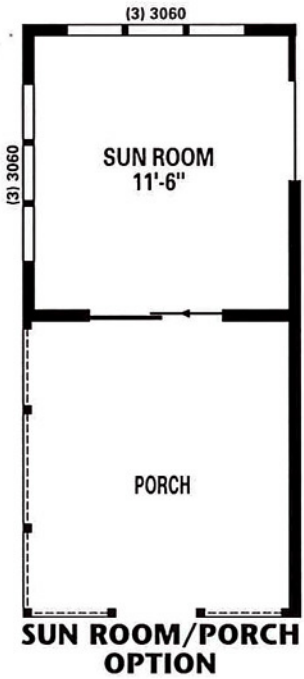

MODEL #4828-48-4 - 1280 SQ. FT. • 3 BDRM, 2 BATH

MODEL #4828-48-4 REVERSE